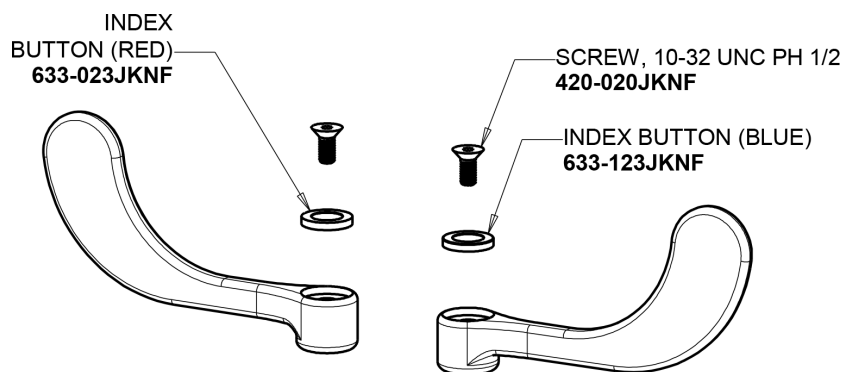

# Repair Parts

1100-317XKVPCABCP

Deck-mounted manual faucet with 8" centers

# CHICAGO FAUCETS®

Geberit Group

4" Wristblade Handle  
317-PRJKCP

2.2 GPM (8.3 L/min) Vandal Proof Aerator  
E3VPJKABCP

Ceramic 1/4-Turn Cartridge (pair)  
1-099XKJKABNF (right)  
1-100XKJKABNF (left)