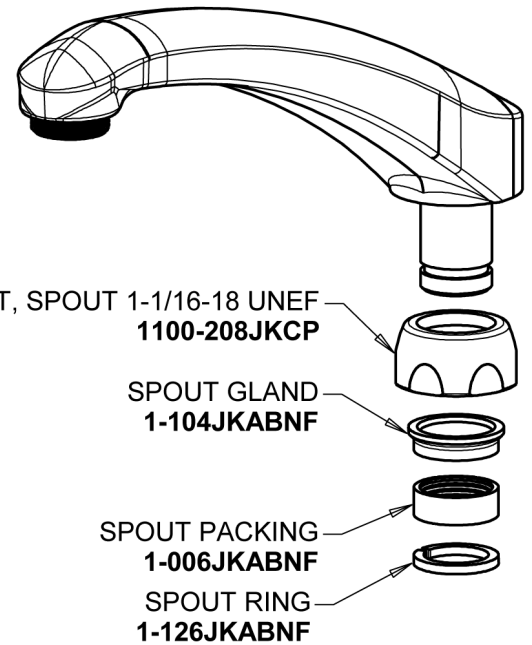

For Technical Assistance:

Phone: 800-TEC-TRUE (832-8783)

Email: techsupport.us@chicagofaucets.com

2100 South Clearwater Drive

Des Plaines, IL 60018

Phone: 847-803-5000

chicagofaucets.com