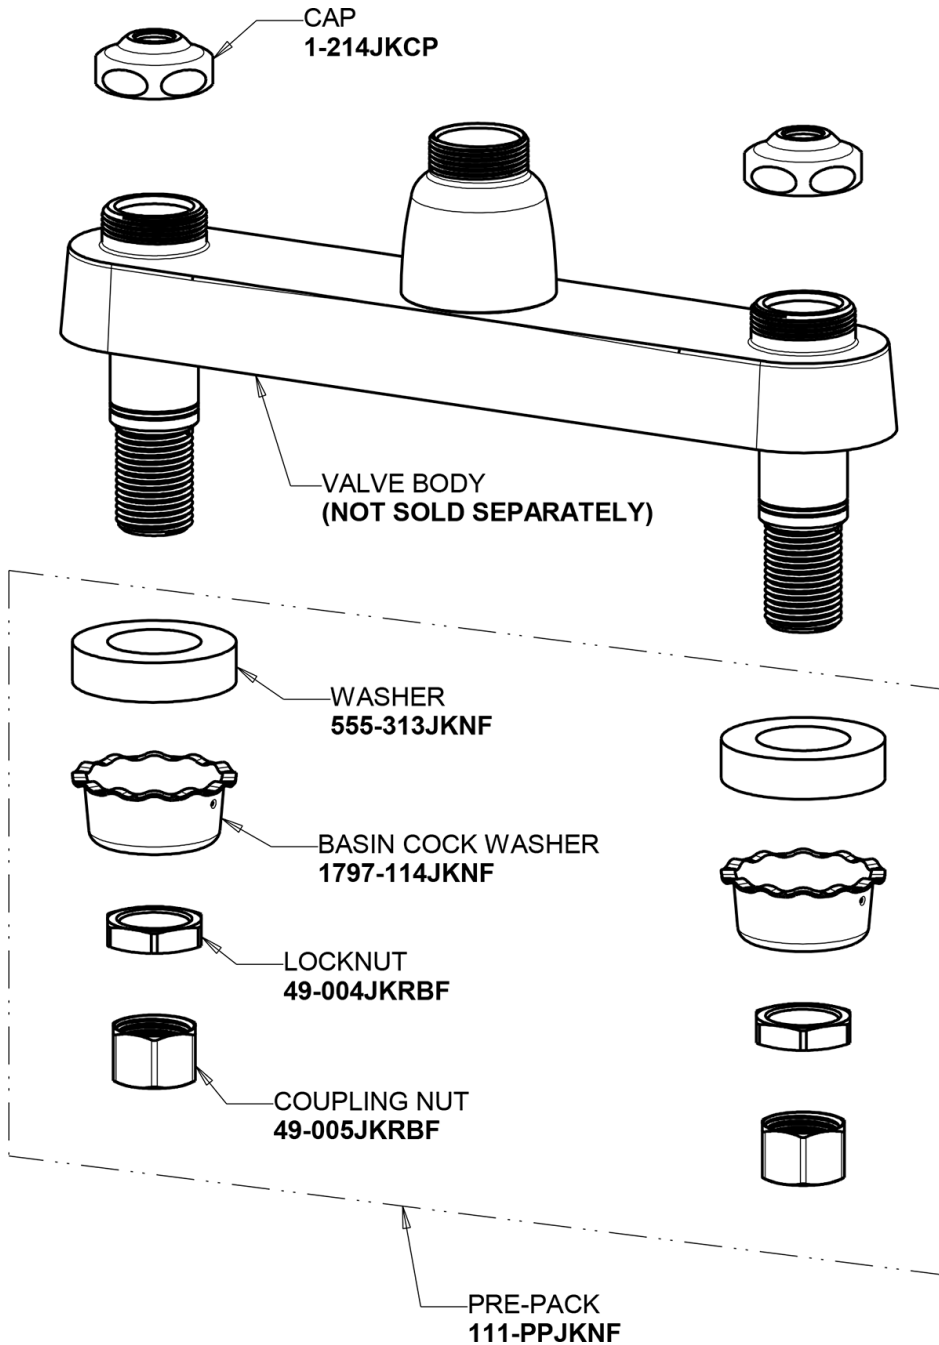

# Repair Parts

1100-317XKVPCABCP

Deck-mounted manual faucet with 8" centers

## Base Parts: