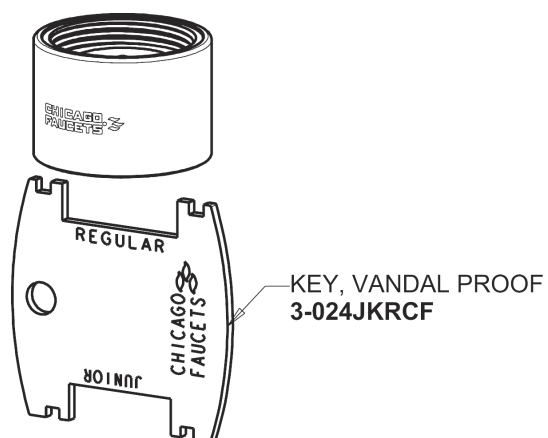

# Repair Parts

1100-317XKVPCABCP

Deck-mounted manual faucet with 8" centers

# CHICAGO FAUCETS®

Geberit Group

4" Wristblade Handle  
317-PRJKCP

2.2 GPM (8.3 L/min) Vandal Proof Aerator  
E3VPJKABCP

Ceramic 1/4-Turn Cartridge (pair)  
1-099XKJKABNF (right)  
1-100XKJKABNF (left)