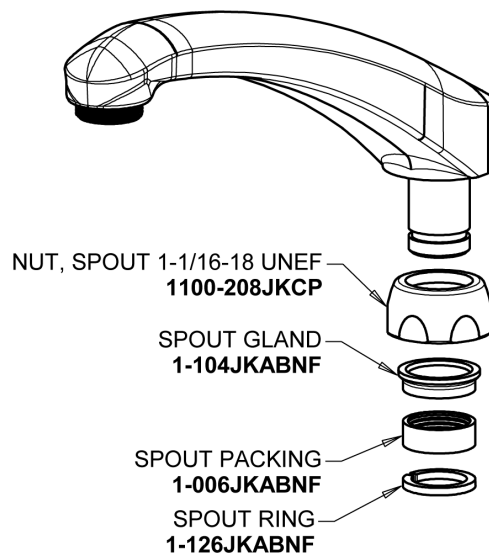

Repair Parts

1100-317ABCP

Deck-mounted manual faucet with 8" centers

CHICAGO FAUCETS®

Geberit Group

Base Parts:

8" L Type Swing Spout L8LEOJKAB

2.2 GPM (8.3 L/min) Aerator E3JKABCP

1100-317ABCP

Deck-mounted manual faucet with 8" centers

CHICAGO FAUCETS®

Geberit Group

4" Wristblade Handle
317-PRJKCP

Quatern Compression Cartridge (pair)
1-099XTJKABNF (right)
1-100XTJKABNF (left)

For Technical Assistance: