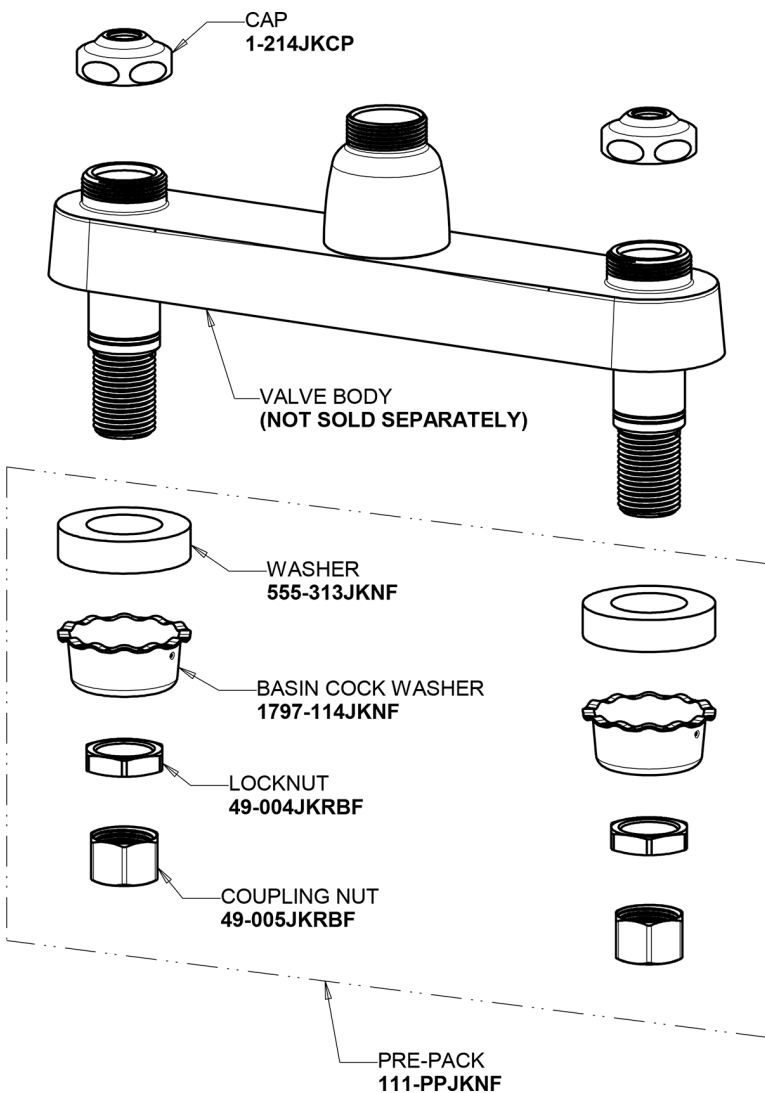

Repair Parts

1100-317ABCP

Deck-mounted manual faucet with 8" centers

CHICAGO FAUCETS®

Geberit Group

Base Parts:

8" L Type Swing Spout L8LEOJKAB

2.2 GPM (8.3 L/min) Aerator E3JKABCP

1100-317ABCP

Deck-mounted manual faucet with 8" centers

CHICAGO FAUCETS®

Geberit Group

4" Wristblade Handle
317-PRJKCP

Quatern Compression Cartridge (pair)
1-099XTJKABNF (right)
1-100XTJKABNF (left)

For Technical Assistance: