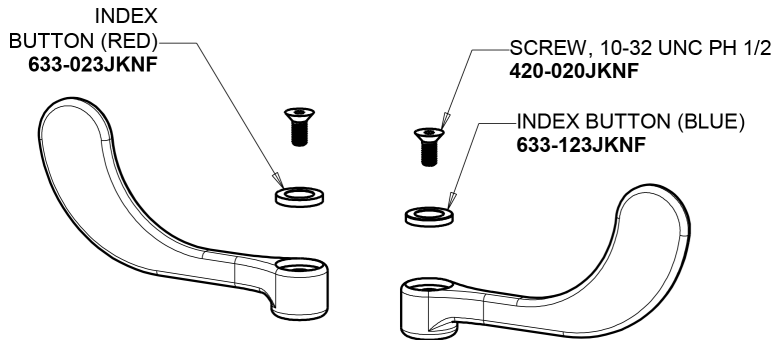

Repair Parts

1100-317ABCP

Deck-mounted manual faucet with 8" centers

CHICAGO FAUCETS®

Geberit Group

Base Parts:

8" L Type Swing Spout L8LEOJKAB

2.2 GPM (8.3 L/min) Aerator E3JKABCP

1100-317ABCP

Deck-mounted manual faucet with 8" centers

CHICAGO FAUCETS®

Geberit Group

4" Wristblade Handle
317-PRJKCP

Quatern Compression Cartridge (pair)
1-099XTJKABNF (right)
1-100XTJKABNF (left)

For Technical Assistance: